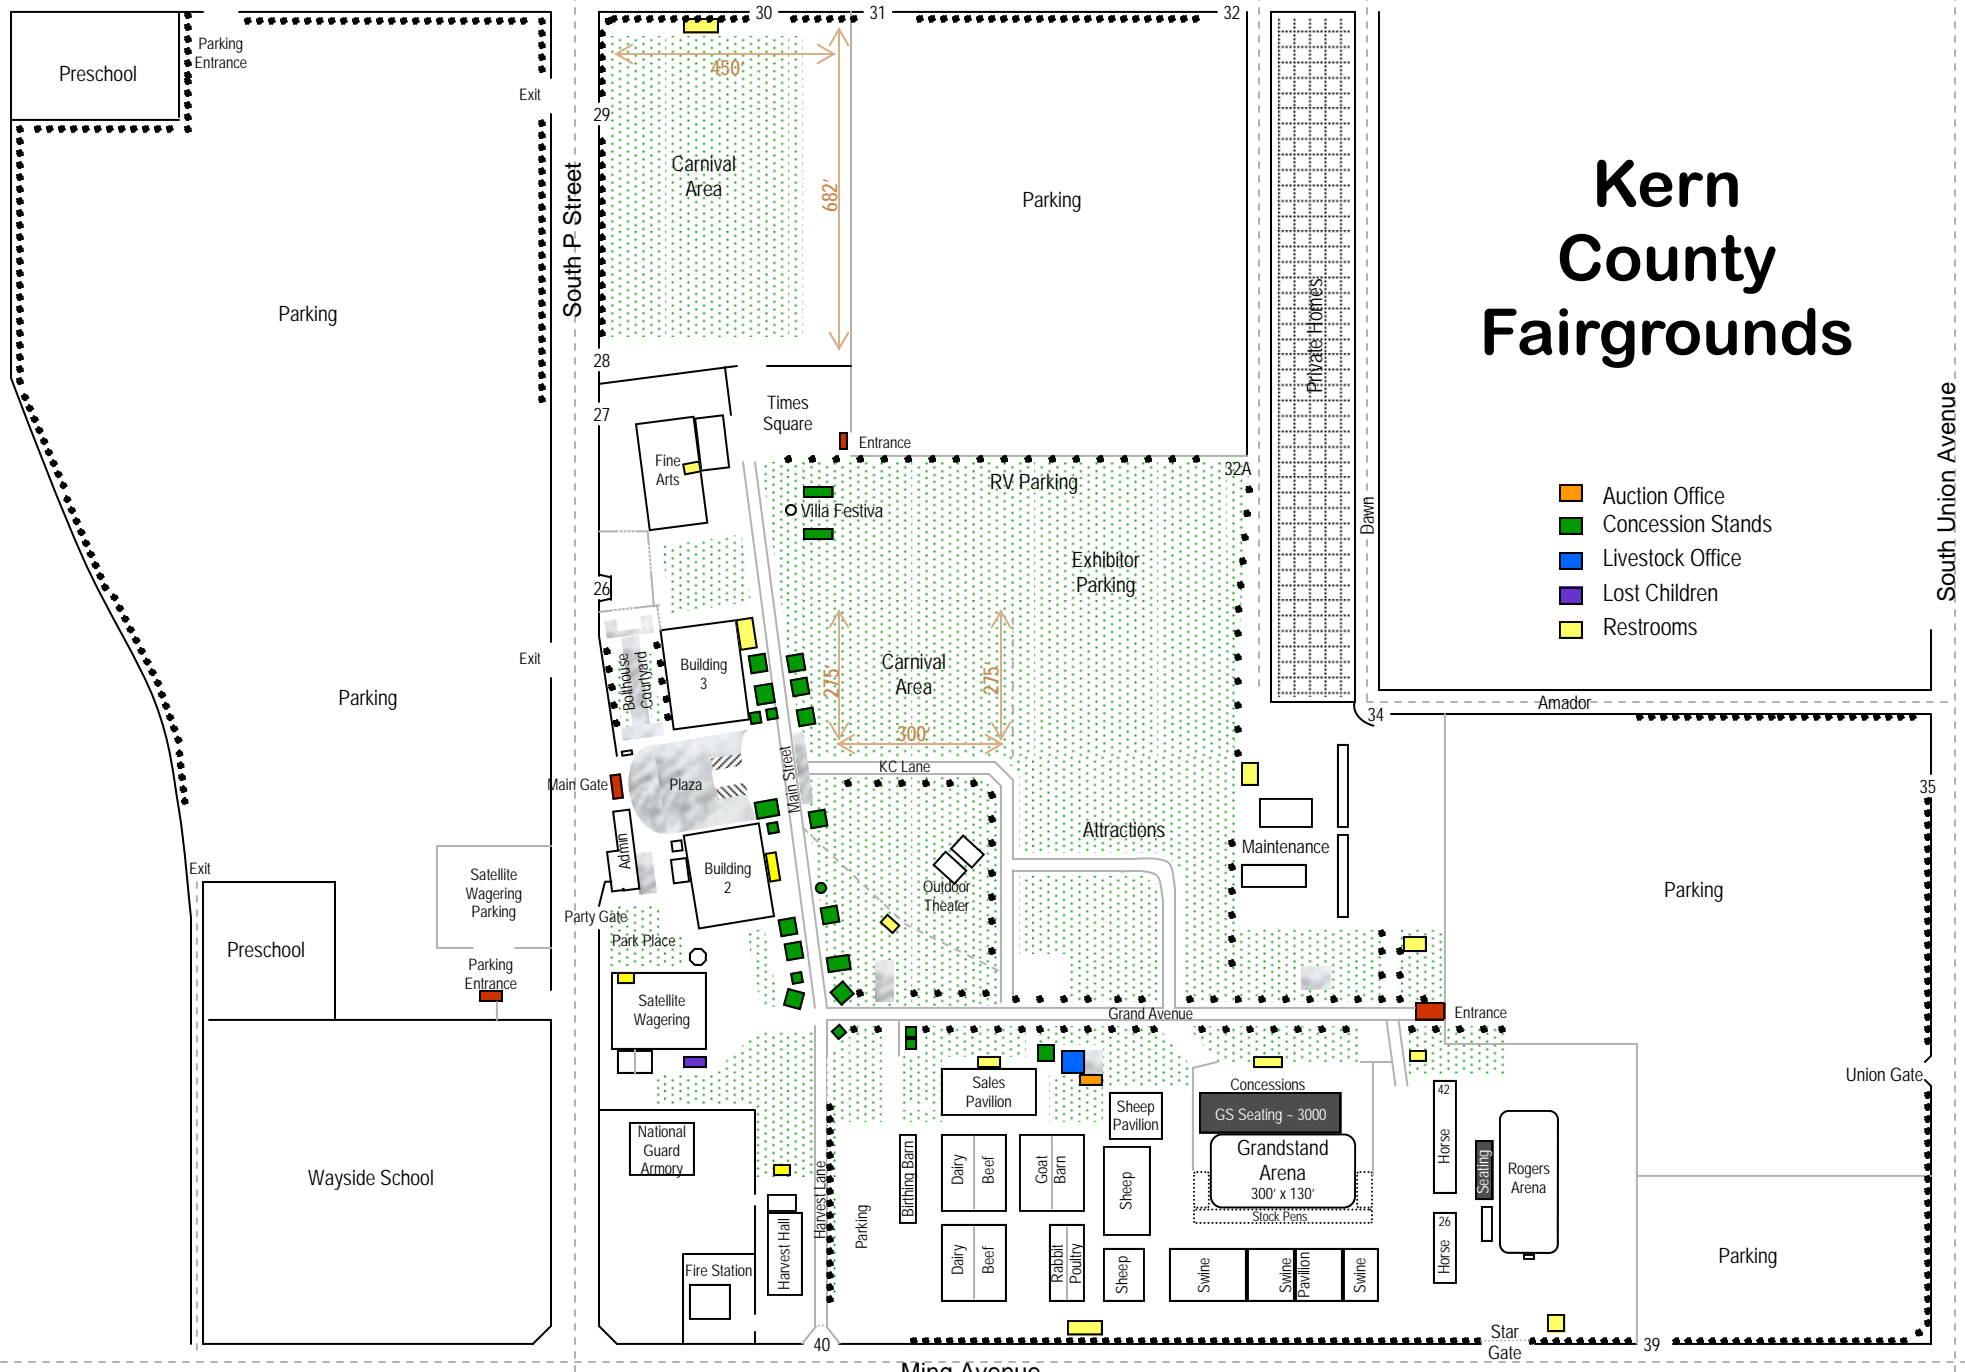

Kern County Fairgrounds

- Auction Office
- Concession Stands
- Livestock Office
- Lost Children
- Restrooms

South Union Avenue

Union Gate

Ming Avenue

Star Gate

42

Horse

Seating

26

Horse

Entrance

40

Harvest Lane

Parking

Swine

Swine Pavilion

Swine

Sheep

Sheep

Goat Barn

Dairy Beef

Dairy Beef

Birthing Barn

Stock Pens

Grandstand Arena
300' x 130'

Concessions

GS Seating - 3000

Maintenance

Attractions

Outdoor Theater

KC Lane